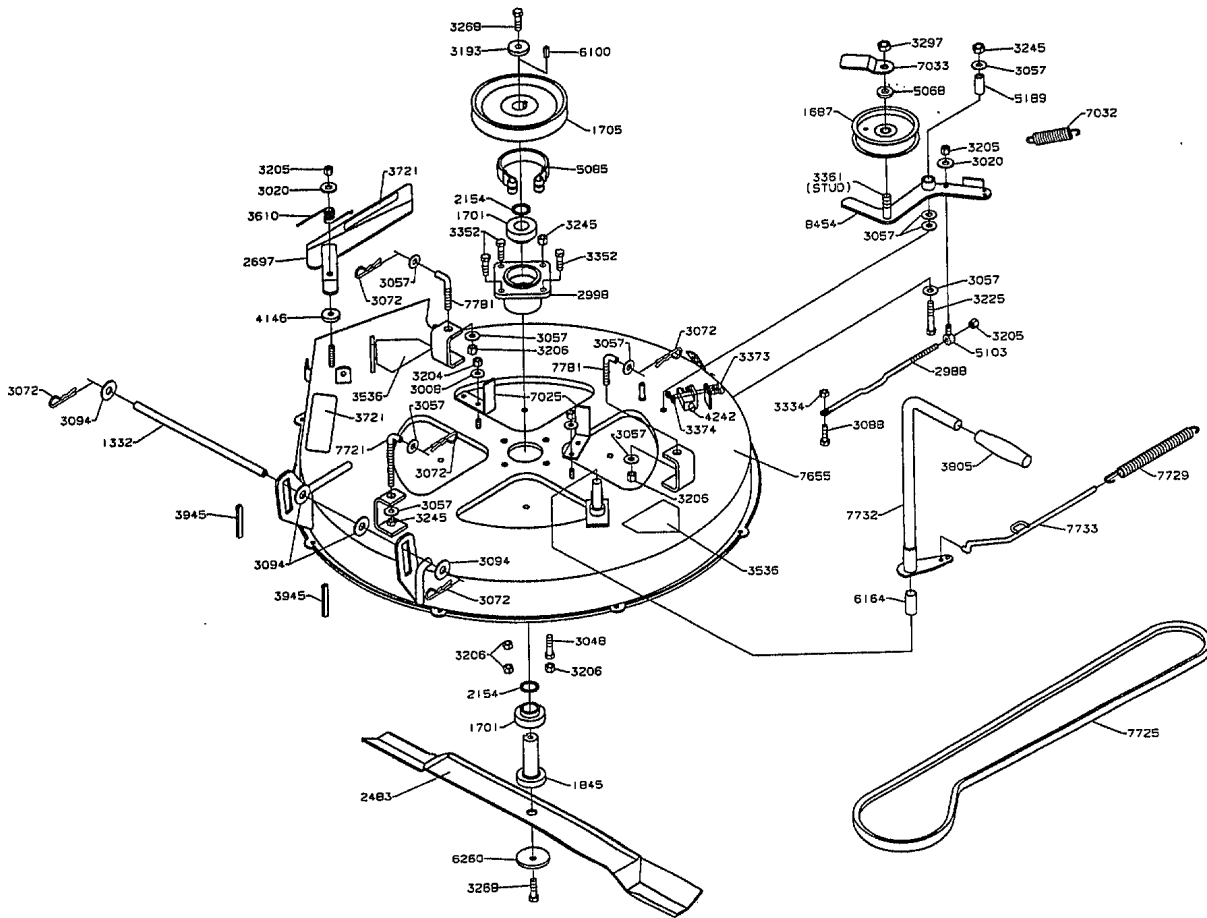

1995 Transaxle Assembly Model ZTR 2301

# 1995 Mower Deck Assembly Model ZTR 2301

MOWER DECK ASSEMBLY - 7724

# 1995 Body Assembly Model ZTR 2301

BODY WIRING LOOM 7806  
WIRING KIT 8809

1995 Wiring Assembly Model ZTR 2301