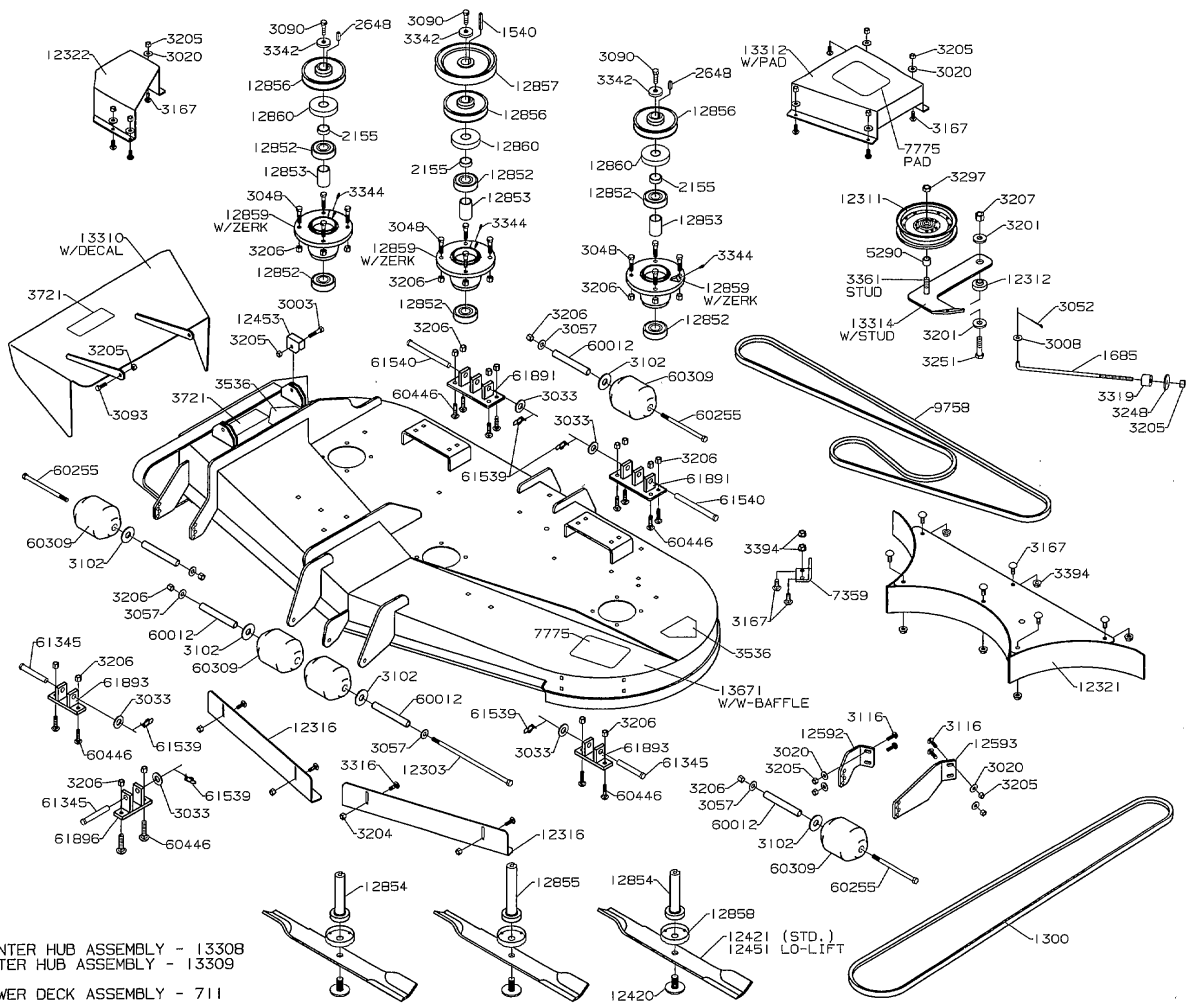

MODEL YEAR 2004

2560 CHASSIS

MODEL YEAR 2004

2560 CONTROLS, TANKS & DRIVE TRAIN

MODEL YEAR 2004

2560 60" MOWER DECK

MODEL YEAR 2004

2560 WIRING