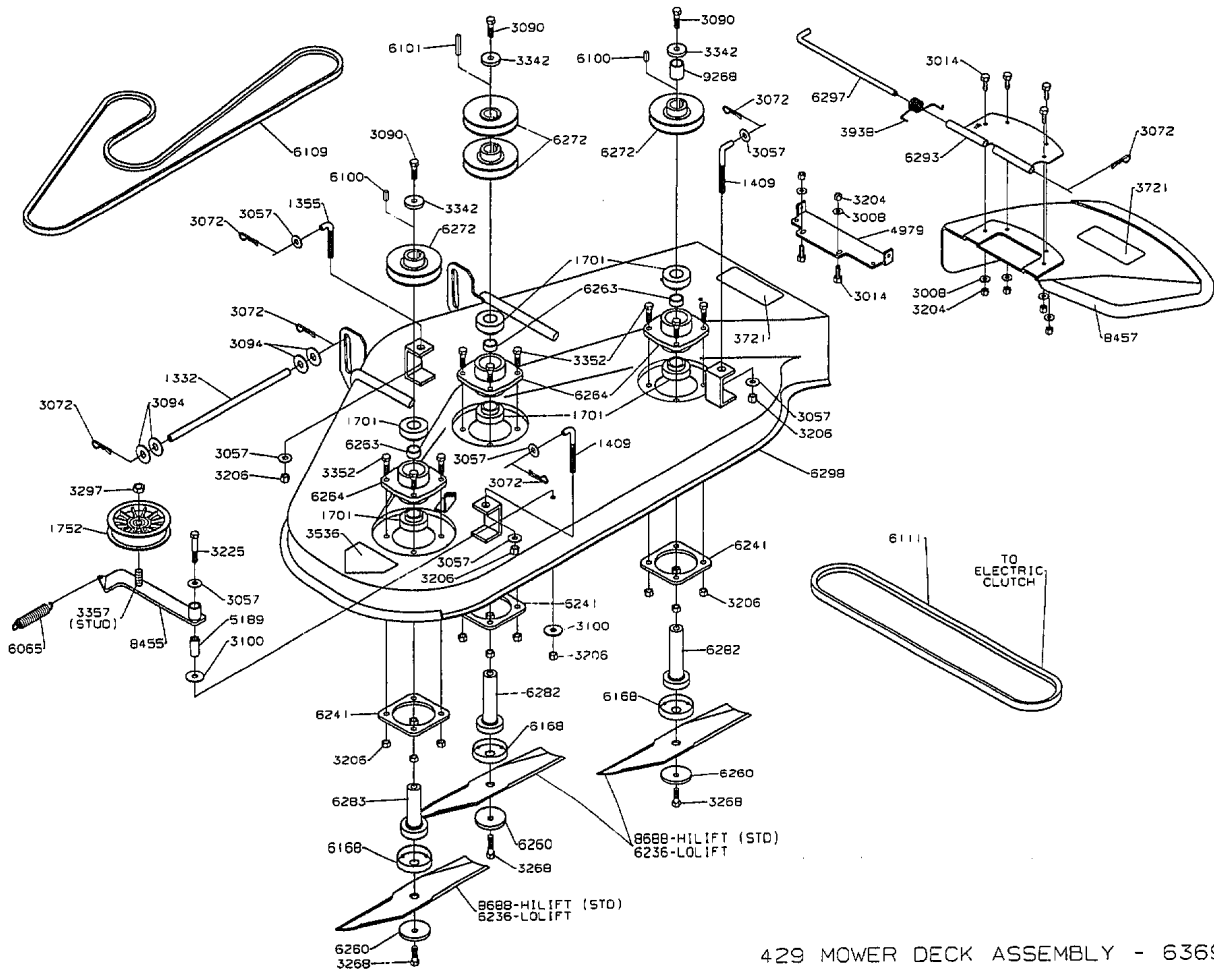

1993 Chassis Assembly Model ZTR 429

1993 Mower Deck Assembly Model ZTR 429

429 MOWER DECK ASSEMBLY - 6369

1993 Body Assembly Model ZTR 429

BODY WIRING LOOM - 4730

REAR WIRING LOOM - 4731

WIRING KIT - 8382

1993 Wiring Assembly Model ZTR 429