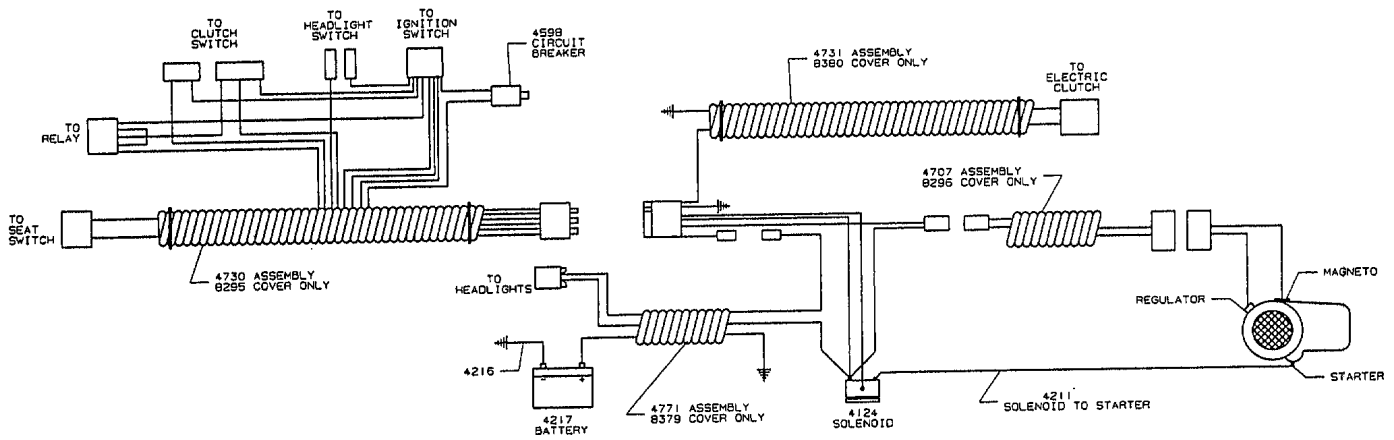

1993 Chassis Assembly Model ZTR 429

1993 Mower Deck Assembly Model ZTR 429

429 MOWER DECK ASSEMBLY - 6369

1993 Body Assembly Model ZTR 429

BODY WIRING LOOM - 4730

REAR WIRING LOOM - 4731

WIRING KIT - 8382

1993 Wiring Assembly Model ZTR 429