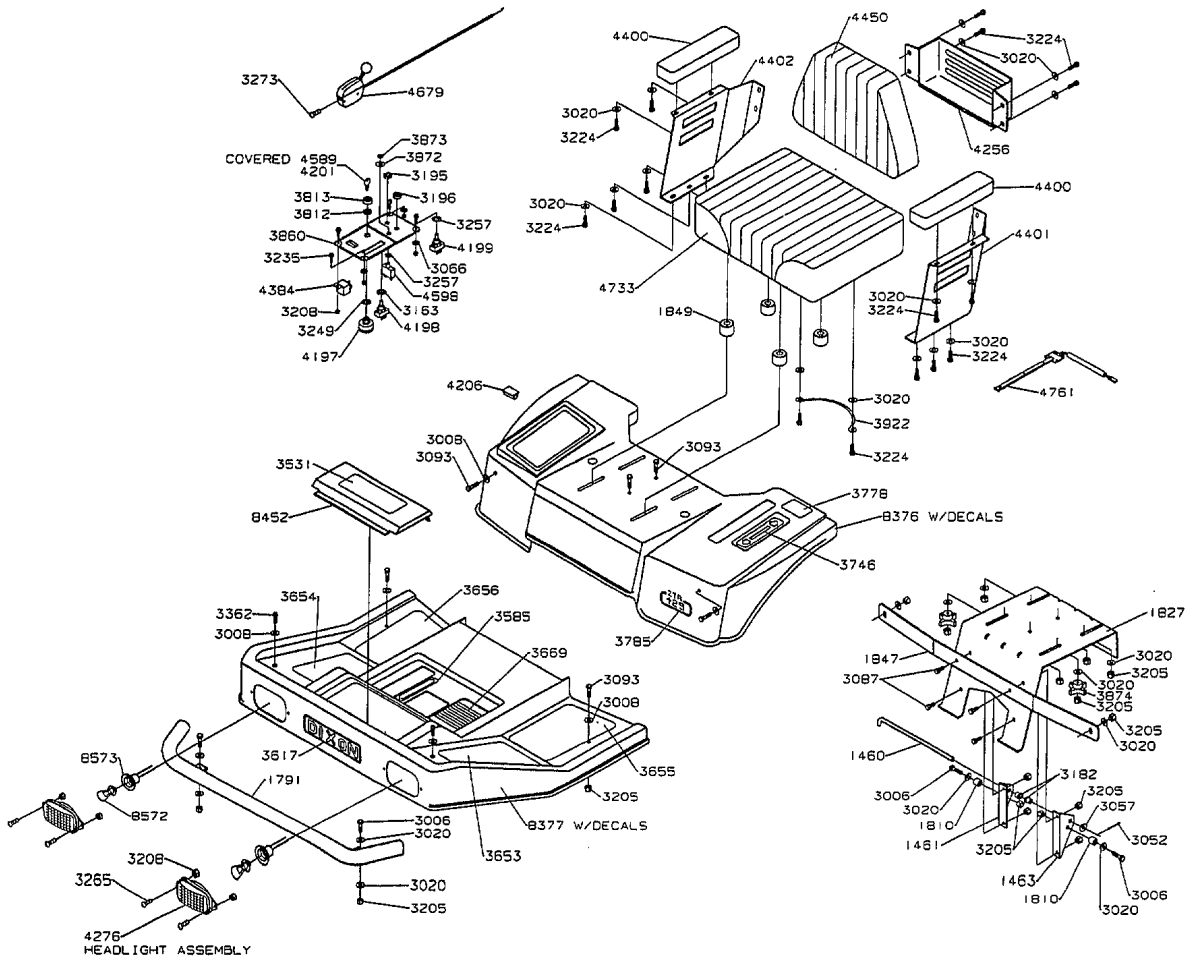

1993 Chassis Assembly Model ZTR 429

1993 Mower Deck Assembly Model ZTR 429

429 MOWER DECK ASSEMBLY - 6369

1993 Body Assembly Model ZTR 429

BODY WIRING LOOM - 4730

REAR WIRING LOOM - 4731

WIRING KIT - 8382

1993 Wiring Assembly Model ZTR 429