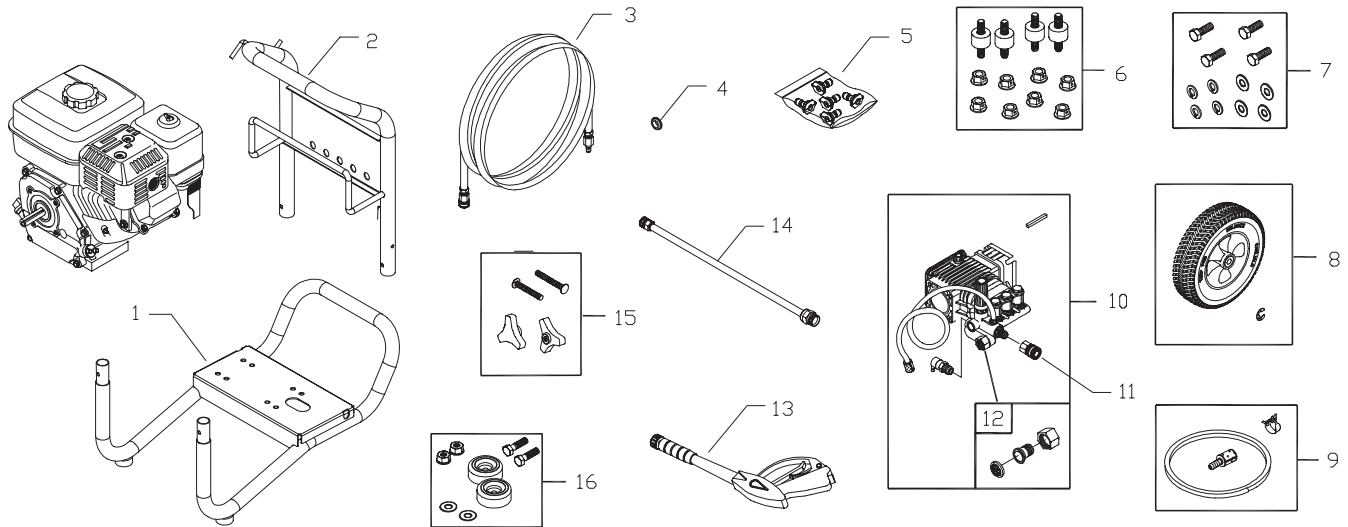

**JOHN DEERE**

WORLDWIDE COMMERCIAL & CONSUMER  
EQUIPMENT DIVISION

---

Pressure Washer  
3000  
**Illustrated Parts List**

**JOHN DEERE**

# Exploded View and Parts List — Main Unit

Item	Part #	Description
1	W201455GS	BASE
2	W201453GS	HANDLE
3	202635GS	HOSE, 50'
4	30809GS	GROMMET
5	202077GS	KIT, Spray Tips
	195846SGS	Nozzle, QC, Red
	195846TGS	Nozzle, QC, Yellow
	195846UGS	Nozzle, QC, Green
	195846VGS	Nozzle, QC, White
	195851ZZGS	Nozzle, QC, Black
6	192134GS	KIT, Engine Mounting Hardware
7	202771GS	KIT, Pump Mounting Hardware
8	202775GS	KIT, Wheel
	191265GS	E-ring
9	192796GS	KIT, Chemical Hose/Filter
10	202772GS	ASSY, Pump
	194298GS	Thermal Relief
	23139DGS	Key
11	95458GS	FITTING, Quick Connect
12	199310GS	KIT, Garden Hose Inlet

Item	Part #	Description
13	199956GS	GUN
14	200595GS	EXTENSION, QC
15	203040GS	KIT, Handle Fastening
16	192310GS	KIT, Vibration Mount

# Exploded View and Parts List — Pump

Item	Part #	Description
20	198851	INJTR, Detergent 3/8NPT
34	198850	PLUG
50	198849	CAP, Oil Dipstick
66	198297	SCREW, M8 x 20
83	203034	KIT, DRAIN PLUG
A	198736	KIT, UNLOADER
B	198843	KIT, VALVES
C	198844	KIT, PISTON
D	192914	KIT, HOSE TAIL
E	198845	KIT, WATER SEALS
F	198848	KIT, SUPPORT RING
G	198852	KIT, PUMP HEAD HARDWARE
H	198846	KIT, OIL SEALS
J	198847	KIT, O-RINGS
K	202902	KIT, SEAT
L	202800	KIT, EZ START