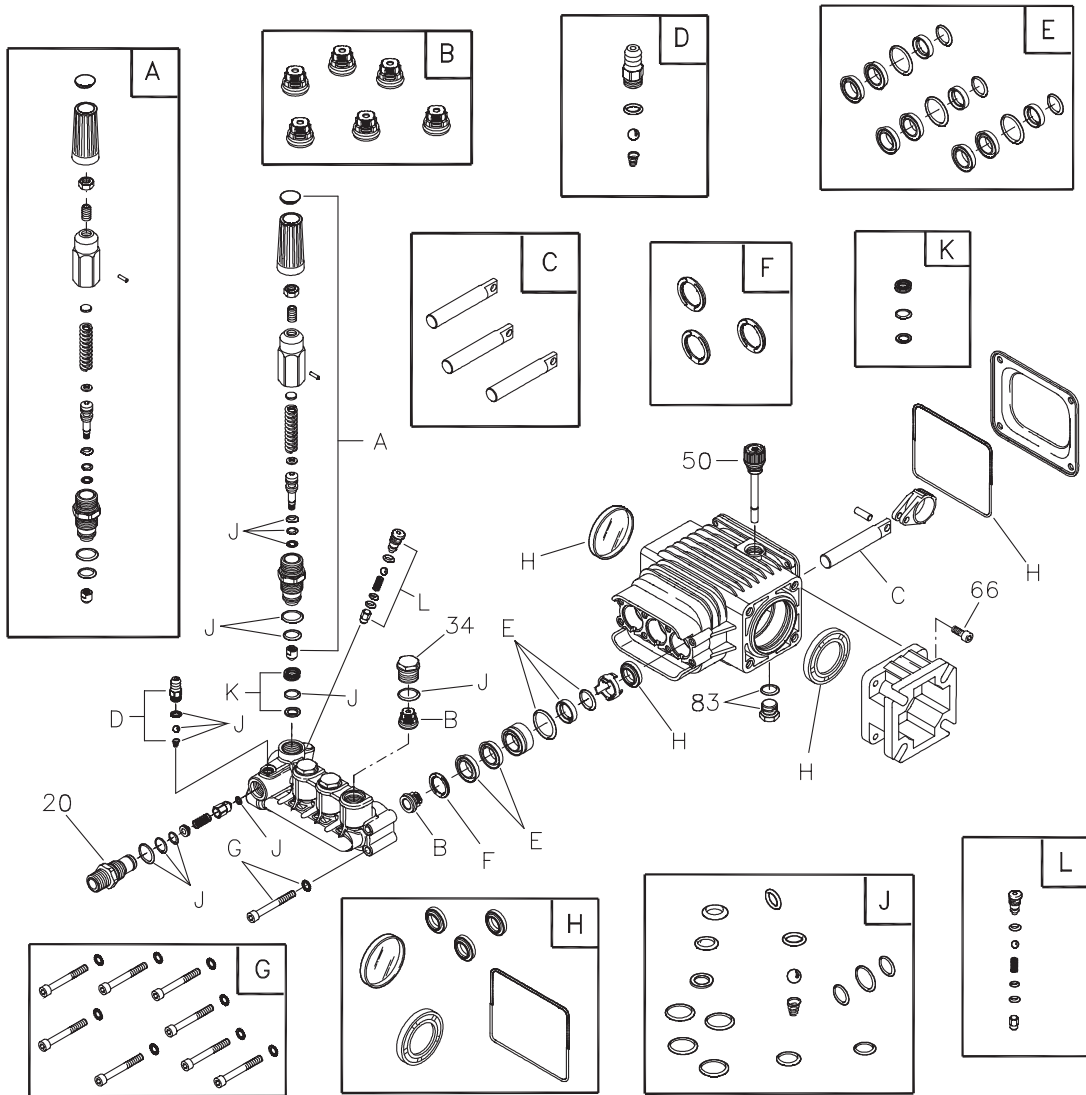

# Exploded View and Parts List — Main Unit

Item	Part #	Description
1	W201455GS	BASE
2	W201453GS	HANDLE
3	202635GS	HOSE, 50'
4	30809GS	GROMMET
5	202077GS	KIT, Spray Tips
	195846SGS	Nozzle, QC, Red
	195846TGS	Nozzle, QC, Yellow
	195846UGS	Nozzle, QC, Green
	195846VGS	Nozzle, QC, White
	195851ZZGS	Nozzle, QC, Black
6	192134GS	KIT, Engine Mounting Hardware
7	202771GS	KIT, Pump Mounting Hardware
8	202775GS	KIT, Wheel
	191265GS	E-ring
9	192796GS	KIT, Chemical Hose/Filter
10	202772GS	ASSY, Pump
	194298GS	Thermal Relief
	23139DGS	Key
11	95458GS	FITTING, Quick Connect
12	199310GS	KIT, Garden Hose Inlet

Item	Part #	Description
13	199956GS	GUN
14	200595GS	EXTENSION, QC
15	203040GS	KIT, Handle Fastening
16	192310GS	KIT, Vibration Mount

### Items Not Illustrated:

191267SGS	AXLE
201998GS	MANUAL, Operator's, English
202770GS	MANUAL Operator's, Spanish
202488GS	OIL BOTTLE
87815GS	GOGGLES
202777GS	KIT, Decals, Srv

# Exploded View and Parts List — Pump

Item	Part #	Description
20	198851	INJTR, Detergent 3/8NPT
34	198850	PLUG
50	198849	CAP, Oil Dipstick
66	198297	SCREW, M8 x 20
83	203034	KIT, DRAIN PLUG
A	198736	KIT, UNLOADER
B	198843	KIT, VALVES
C	198844	KIT, PISTON
D	192914	KIT, HOSE TAIL
E	198845	KIT, WATER SEALS
F	198848	KIT, SUPPORT RING
G	198852	KIT, PUMP HEAD HARDWARE
H	198846	KIT, OIL SEALS
J	198847	KIT, O-RINGS
K	202902	KIT, SEAT
L	202800	KIT, EZ START