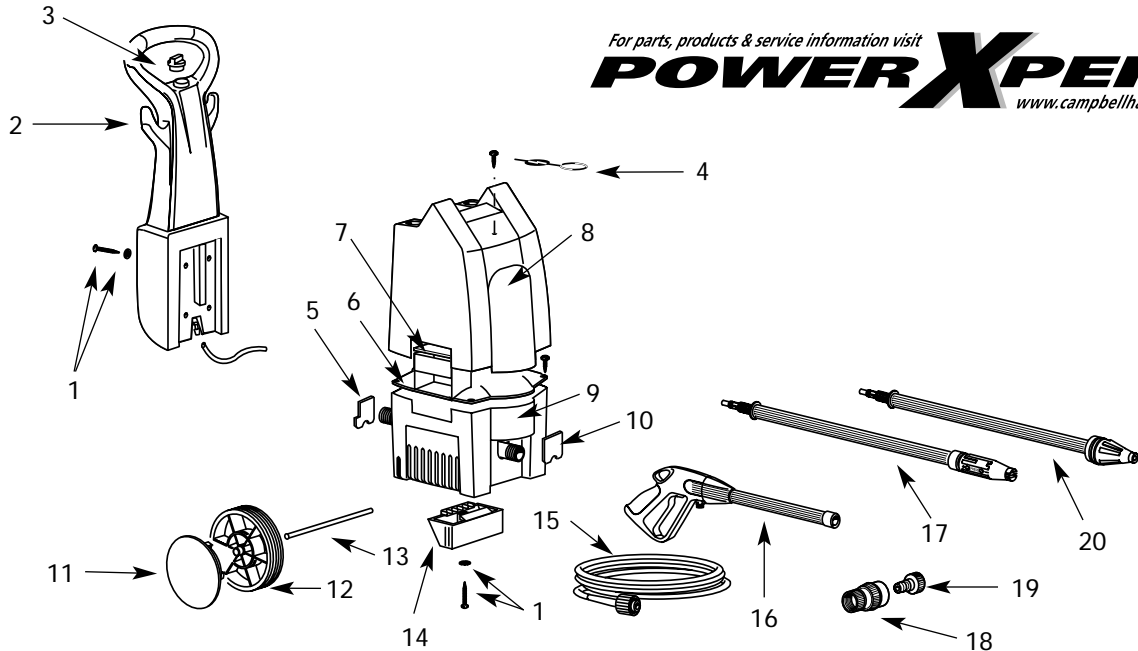

Replacement Parts List

Model PW1380

For parts, products & service information visit
POWER XPERT
www.campbellhausfeld.com

For Replacement Parts, Call 1-800-237-0987

Please provide following information:

- Model number
- Serial number (if any)
- Part description and number as shown in parts list

Address parts correspondence to:

Campbell Group/Parts Department
100 Production Drive
Harrison, OH 45030

Ref. No.	Description	Part No.	Qty.	Ref. No.	Description	Part No.	Qty.
1	Hardware pack	PM066304AV	1	13	Axle	PM066302AV	1
2	Tank, handle	PM059000SV	1	14	Foot, front	PM066303AV	1
3	Cap, detergent tank	PM060000SV	1	15	Hose, high pressure	PM012902AV	1
4	Tip cleaner	PM008500AV	1	16	Gun	PM037201SJ	1
5	Tab, holddown, inlet	PM080612SV	1	17	Lance, 1.15 Hi-Lo	PM035101AV	1
6	Cover, motor	PM080614SV	1	18	Fitting, quick connect, plastic	PM020600SV	1
7	Cover, electrical box	PM080615SV	1	19	Fitting, nipple adapter	PM022100AV	1
8	Cover, top, reflex blue	PM080616SV	1	20	Lance, 1.15, Rotary (Turbo)	PM022621AV	1
9	Base, black	PM080617SV	1				
10	Tab, holddown, outlet	PM080613SV	1				
11	Cover, wheel, black	PM066300AV	2				
12	Wheel	PM066301AV	2