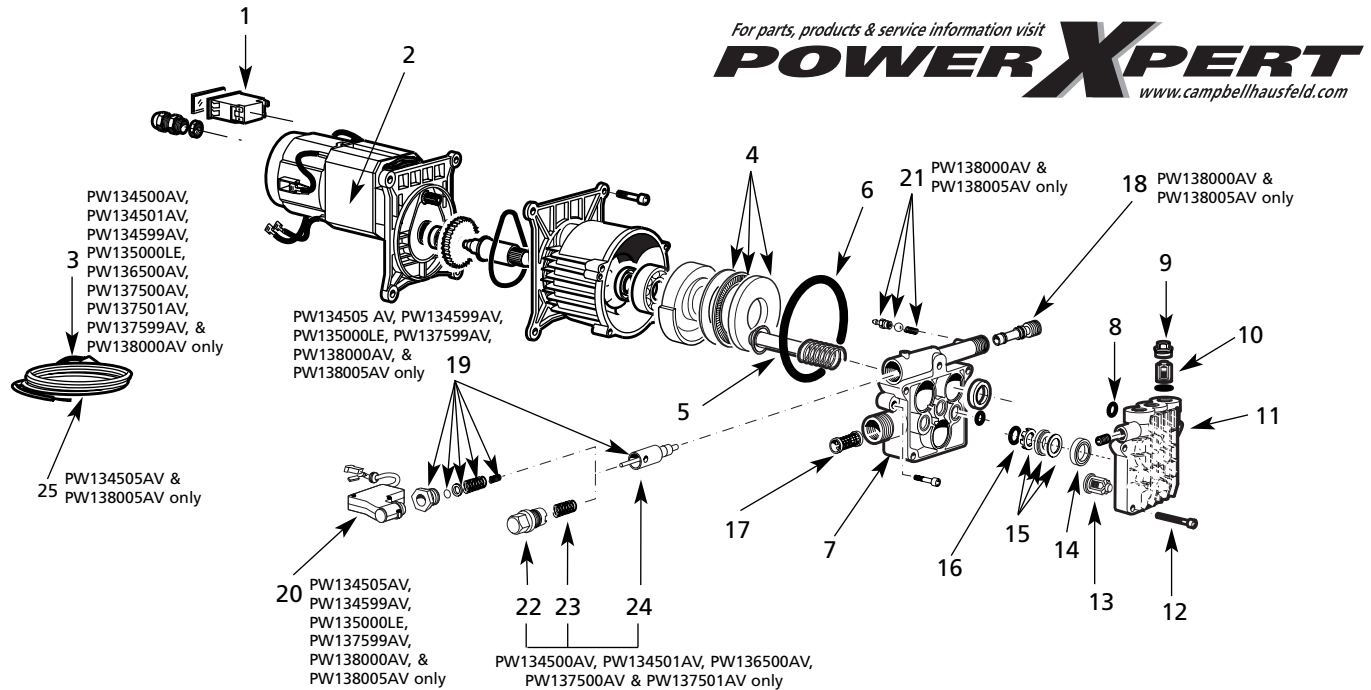

Replacement Parts List

Models PW134500AV, PW134501AV, PW134505AV, PW134599AV, PW135000LE, PW136500AV, PW137500AV, PW137501AV, PW137599AV, PW138000AV, & PW138005AV

For Replacement Parts, Call 1-800-237-0987

Please provide following information:

- Model number
- Serial number (if any)
- Part description and number as shown in parts list

Address parts correspondence to:

Campbell Group/Parts Department
100 Production Drive
Harrison, OH 45030

Ref. No.	Description	Part No.	Qty.	Ref. No.	Description	Part No.	Qty.
1	On/off switch	PM041900SV	1	12	Bolt, head (includes 1 bolt)	PM025100SV	1
* 2	Motor assembly, universal			13	Inlet valve kit (includes 3 valves & 3 o-rings)	PM064740SV	1
	PW1345XXAV	PM222500SJ	1	14	Seal, water (includes 3 seals)	PM064730SV	1
	PW1350000LE	PM222500SJ	1	15	Piston guide kit	PM064720SV	1
	PW136500AV	PM222600SJ	1	16	Seal, oil (includes 3 seals)	PM064710SV	1
	PW1375XXAV	PM222500SJ	1	17	Filter, suction	PM014800SV	1
	PW138000AV	PM222700SJ	1	18	Internal chemical injector	PM062300SV	1
	PW138005AV	PM222700SJ	1	19	Unloader kit, (includes cap, o-ring and unloader assembly)	PM080621SV	1
3	Power cord, 16 AWG, 2 wire	PM060100SV	1	20	Microswitch assembly for instant start/stop system	PM080619SV	1
4	Needle bearing kit	PM041840SV	1	21	Detergent injector kit (includes barb, spring, ball, and o-ring)	PM064305SV	1
5	Piston kit (includes 3 pistons and springs)	PM058200SV	1	22	Unloader cap with o-ring	PM057300SV	1
6	O-ring, 85X2.5	PM057800SV	1	23	Unloader spring	PM057500SV	1
7	Piston body	PM040600SV	1	24	Unloader housing & poppet	PM057400SV	1
8	O-ring, high pressure, head	PM041870SV	1	25	Power cord 16 AWG 2 wire GFCI	PM231800SV	1
9	Kit, valve cap (includes 3 caps)	PM064750SV	1				
10	Valve, outlet (includes 3 valves/o-rings)	PM064304SV	1				
11	Head, manifold	PM025200SV	1				

* Unit assembly maybe shipped if replacement motor is not available.